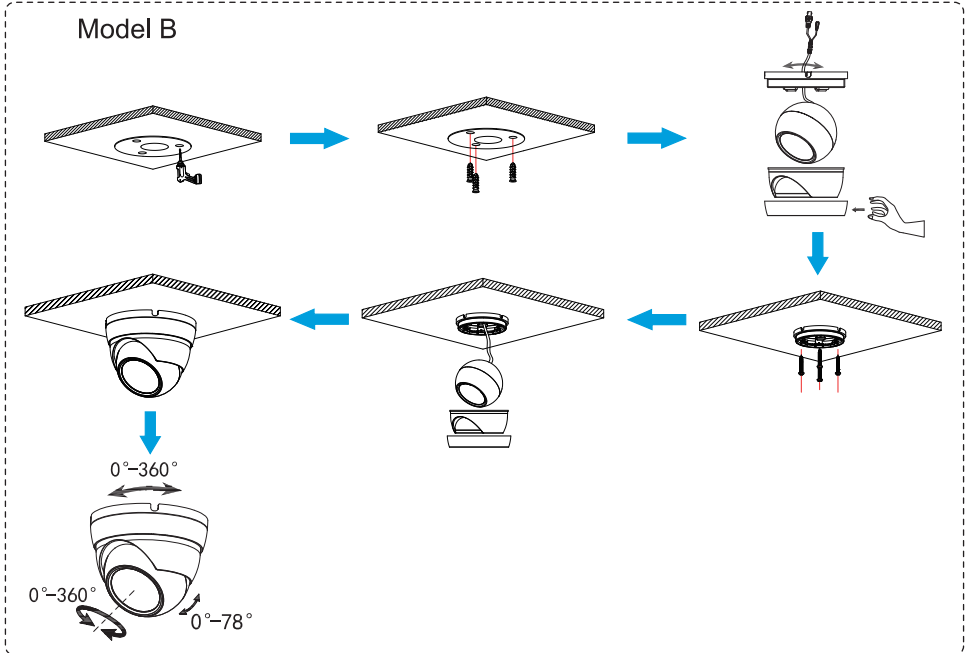

HDCVI Eyeball Camera Quick Installation Guide v1.0.1

Model A

Model B

Model C

Model D