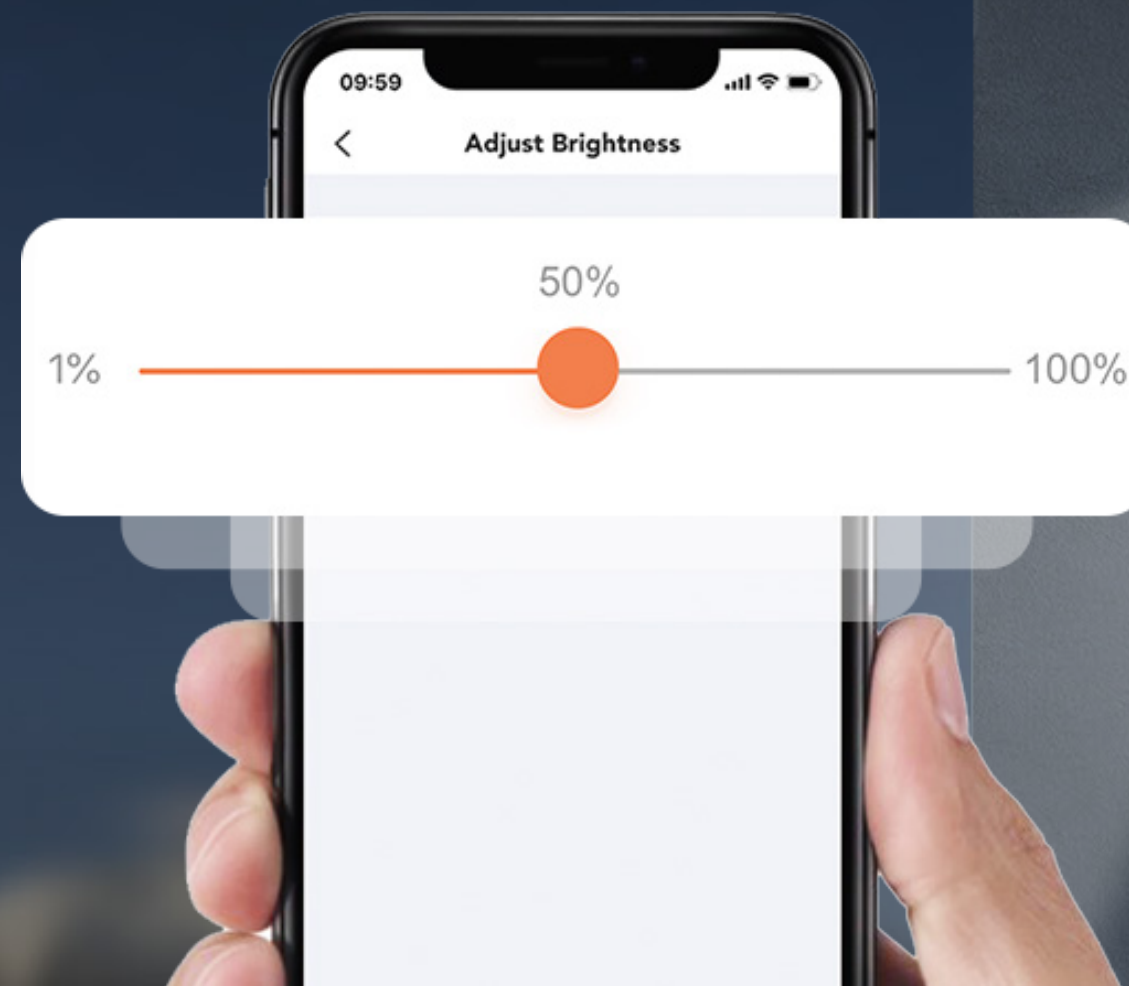

Built-in Siren,
100dB

Two-Way Talk

Supports MicroSD
Cards up to 256 GB

Images are brilliant, day and night.

Thanks to a starlight standard sensor, not just daytime videos are stunning, nighttime images are crisp-clear and bright despite the environmental darkness. Now you can see everything up to 25 meters (82 ft.) away clearly with the camera's advanced night vision.

Daytime Vision

Starlight Night Vision*

*Once the light level drops to a certain point, the LC1C will shift to black/white video monitoring to ensure utmost image clarity.

A thoughtful way to illuminate your yard.

The LC1C is a perfect replacement of yard lights. Designed with flexibility in mind, the LC1C can be rotated to face any direction you need. To use it as a conventional yard light, you may toggle the floodlights on manually and adjust brightness all by using the EZVIZ App.

Smart lighting.

Outfitted with a 270-degree PIR sensor, the LC1C's floodlights automatically light up upon detection of people or animals in the darkness*. You can even configure which zones you'd like to enable PIR motion-activated lighting!