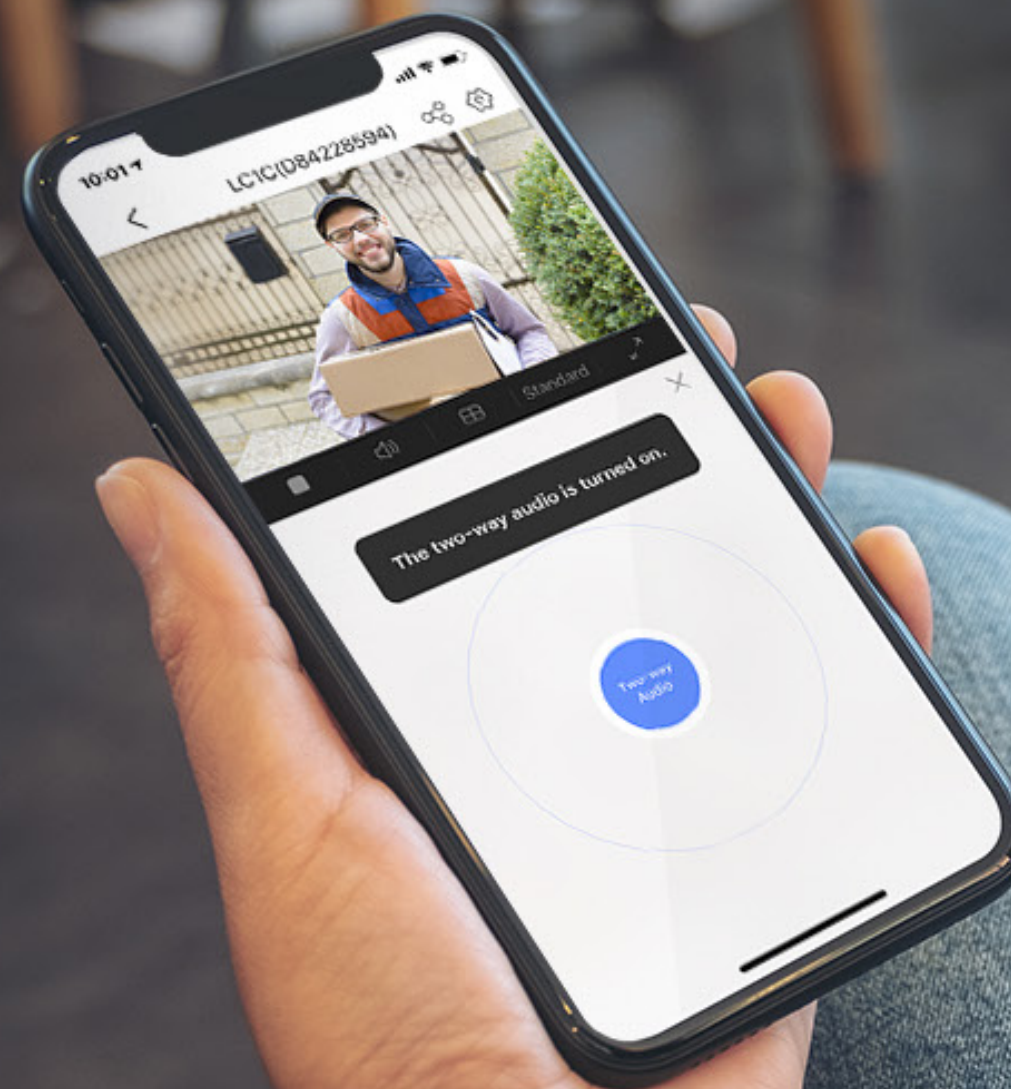

The LC1C is a perfect replacement of yard lights. Designed with flexibility in mind, the LC1C can be rotated to face any direction you need. To use it as a conventional yard light, you may toggle the floodlights on manually and adjust brightness all by using the EZVIZ App.

Smart lighting.

Outfitted with a 270-degree PIR sensor, the LC1C's floodlights automatically light up upon detection of people or animals in the darkness*. You can even configure which zones you'd like to enable PIR motion-activated lighting!

*When motion is no longer detected, the lights will turn off in 90 seconds.

Motion alerts are more accurate than ever.

The LC1C adopts a double-analysis mechanism to boost alert accuracy. By combining traditional motion detection analytics and the PIR sensor to analyze motions, the LC1C drastically reduces false alarms while also ensuring you always receive attention-worthy notifications.

Two-way talk.

The LC1C makes two-way communication even easier with its powerful microphone and speaker. Using the EZVIZ App, both sides can hear each other loud and clear.

Enhanced connectivity.

The onboard Wi-Fi module of the LC1C leverages a PA (Power Amplifier) to greatly improve its signal strength and anti-interference capability. In addition, two powerful built-in antennas make sure the LC1C stays online better than ever.