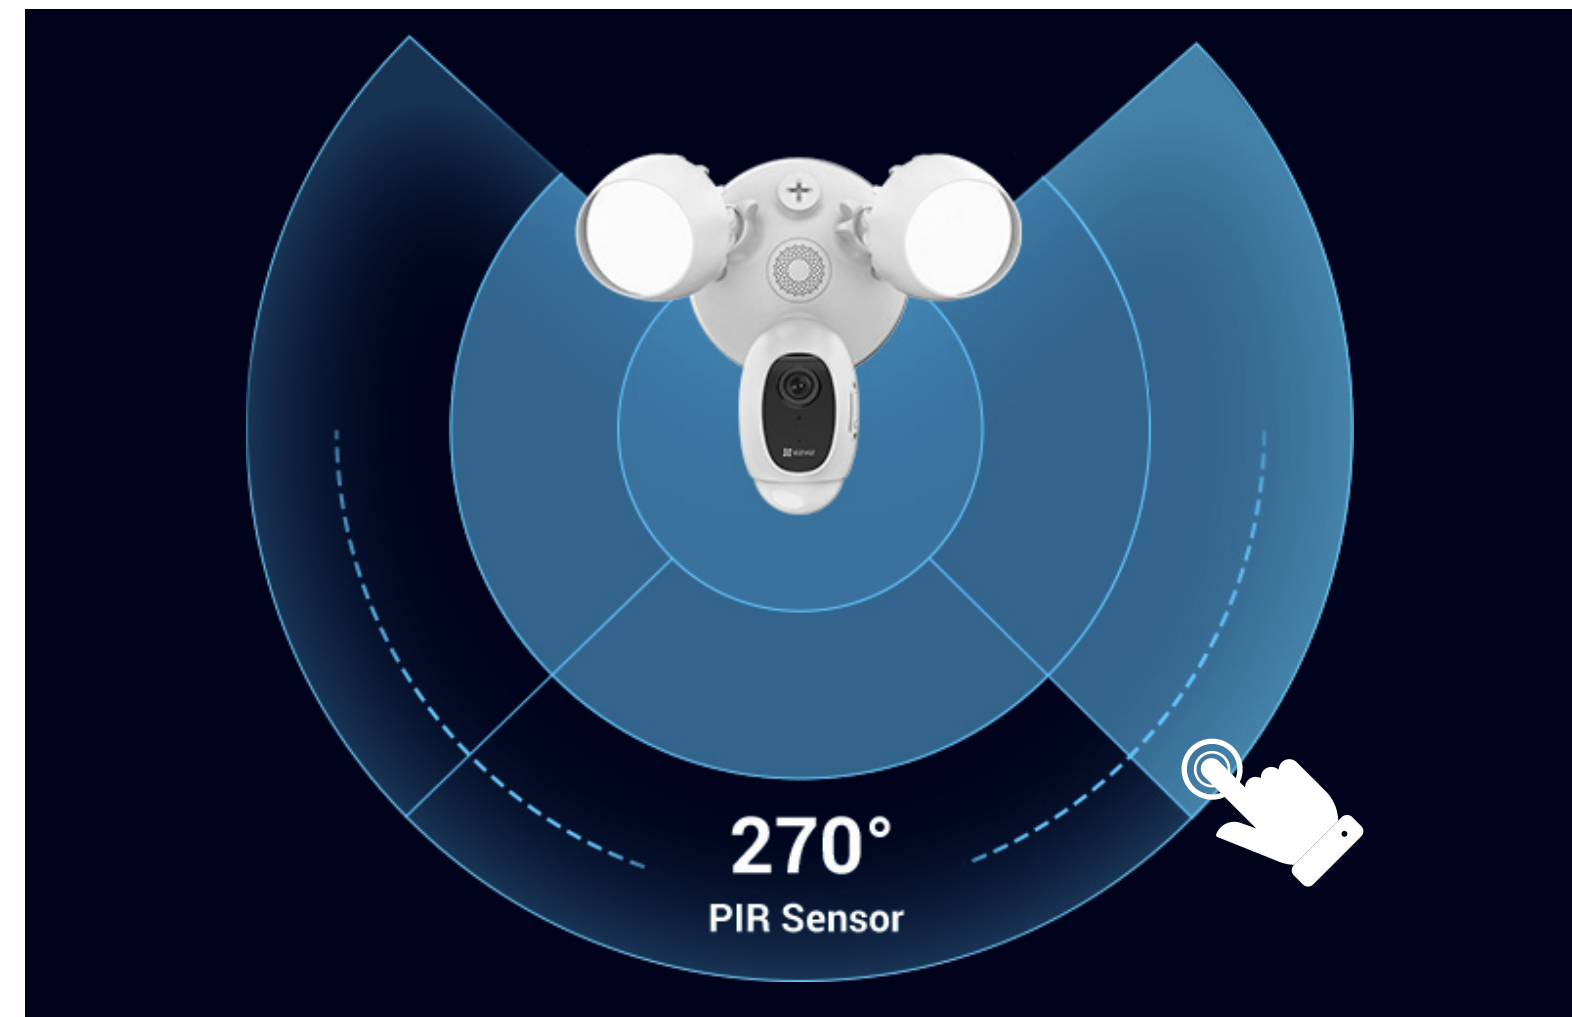

Smart lighting.

Outfitted with a 270-degree PIR sensor, the LC1C's floodlights automatically light up upon detection of people or animals in the darkness*. You can even configure which zones you'd like to enable PIR motion-activated lighting!

*When motion is no longer detected, the lights will turn off in 90 seconds.