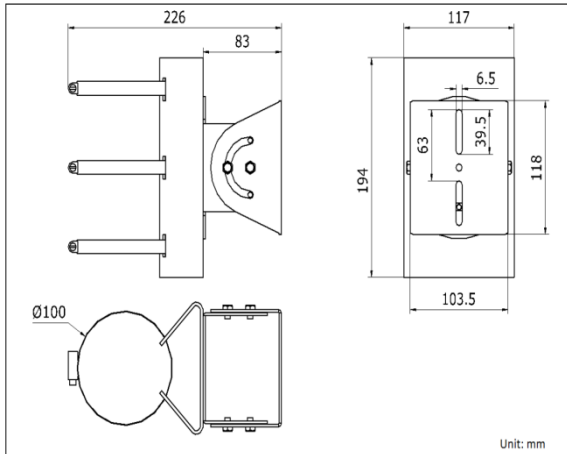

### Horizontal Pole Mount

#### Features:

- For horizontal pole mounting
- The clasp is made of stainless steel
- Mounting board is made of aluminum die-casting alloy

#### Dimension:

**Note:** The actual bracket may vary from the picture above.

#### Parameter:

Model	DS-1214ZJ
Parameter	Horizontal Pole Mount Bracket
Appearance	Hikvision White
Material	Aluminum Alloy & Steel
Dimension	117×226×194mm
Weight	1895g