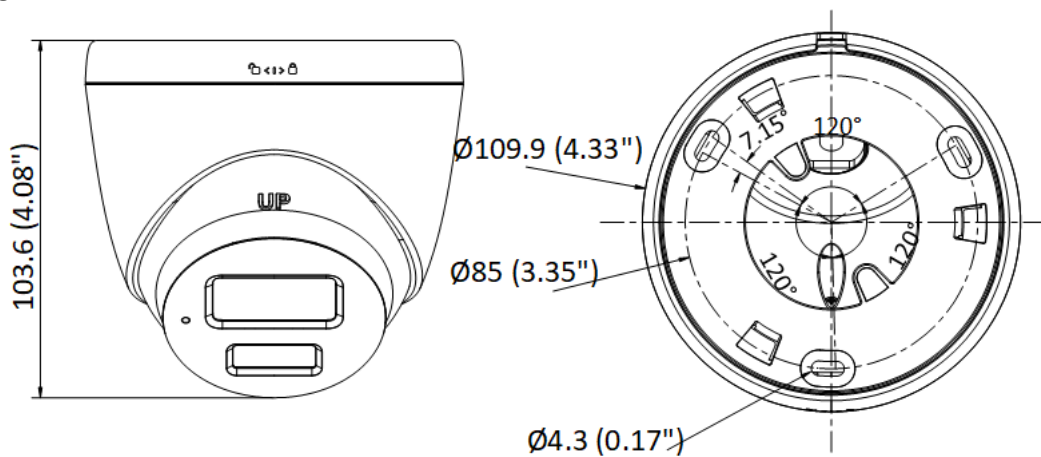

Safety	UL (UL 60950-1); CB (IEC 60950-1:2005 + Am 1:2009 + Am 2:2013, IEC 62368-1:2014); CE-LVD (EN 60950-1:2005 + Am 1:2009 + Am 2:2013, IEC 62368-1:2014); BIS (IS 13252(Part 1):2010+A1:2013+A2:2015)
Environment	CE-RoHS (2011/65/EU); WEEE (2012/19/EU); Reach (Regulation (EC) No 1907/2006)
Protection	IP67 (IEC 60529-2013)

▪ **Available Model**

DS-2CD1327G0-LUF (2.8/4 mm)

DS-2CD1327G0-L (2.8/4 mm)

▪ **Dimension**

Unit: mm (inch)