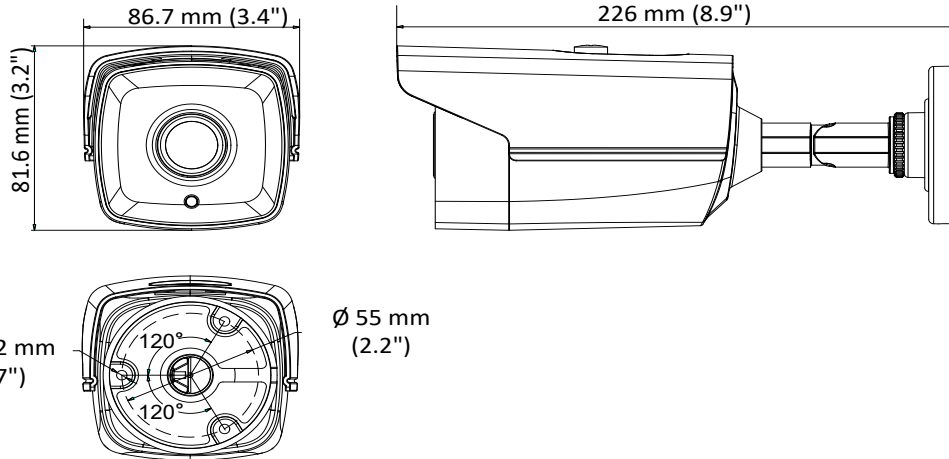

Order Model

DS-2CE16H0T-IT5E

Dimension

Accessory