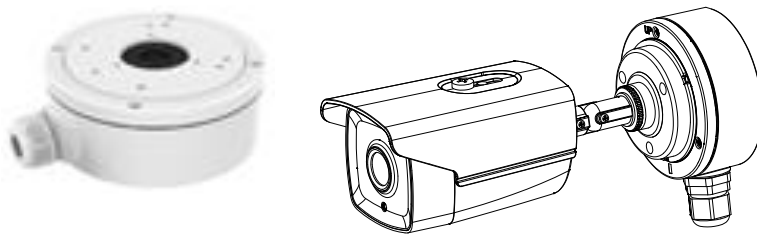

DS-2CE16H0T-IT5E 5 MP Bullet Camera

Key Features

- 5 MP high performance COMS
- 2560 × 1944 resolution
- 3.6 mm, 6 mm, 8 mm, 12 mm fixed lens
- EXIR 2.0, smart IR, up to 80 m IR distance
- OSD menu, 2D DNR, DWDR
- PoC.at
- IP67
- Up the coax (HIKVISION-C)

Specification

Camera	
Image Sensor	5 MP CMOS image sensor
Effective Pixels	2560 (H) × 1944 (V)
Min. Illumination	Color: 0.01 Lux @ (F1.2, AGC ON), 0 Lux with IR
Shutter Time	PAL: 1/25 s to 1/50, 000 s NTSC: 1/30 s to 1/50, 000 s
Lens	3.6 mm, 6 mm, 8 mm, 12 mm fixed lens
Horizontal Field of View	80.1° (3.6 mm), 57.1° (6 mm), 41° (8 mm), 25.7° (12 mm)
Lens Mount	M12
Day & Night	IR cut filter
Angle Adjustment	Pan: 0° to 360°; Tilt: 0° to 180°; Rotate: 0° to 360°
Synchronization	Internal synchronization
Frame Rate	PAL: 5 MP@20fps, 4 MP@25fps, 1080p@25fps NTSC: 5 MP@20fps, 4 MP@30fps, 1080p@30fps
Menu	
AGC	Support
D/N Mode	Auto/Color/BW (Black and White)
White Balance	ATW/MWB
BLC	Support
DWDR (Digital Wide Dynamic Range)	Support
Language	English
Functions	Brightness, Sharpness, DNR, Mirror, Smart IR
Interface	
Video Output	1 HD analog output
General	
Operating Conditions	-40 °C to 60 °C (-40 °F to 140 °F), humidity: 90% or less (non-condensation)
Power Supply	12 VDC ±25%, PoC.at
Power Consumption	Max. 7.1 W
Protection Level	IP67
Material	Metal
IR Range	Up to 80 m
Communication	Up the coax, Protocol: HIKVISION-C (TVI output)
Dimensions	86.7 mm × 81.6 mm × 226 mm (3.41" × 3.23" × 8.67")
Weight	Approx. 605 g (1.33 lb.)

Order Model

DS-2CE16H0T-IT5E

Dimension

Accessory

**DS-1280ZJ-XS
Junction Box**

Distributed by

HIKVISION

Headquarters