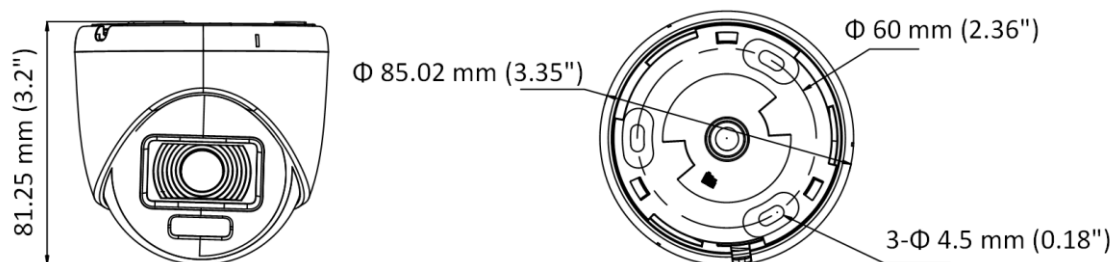

▪ Dimension