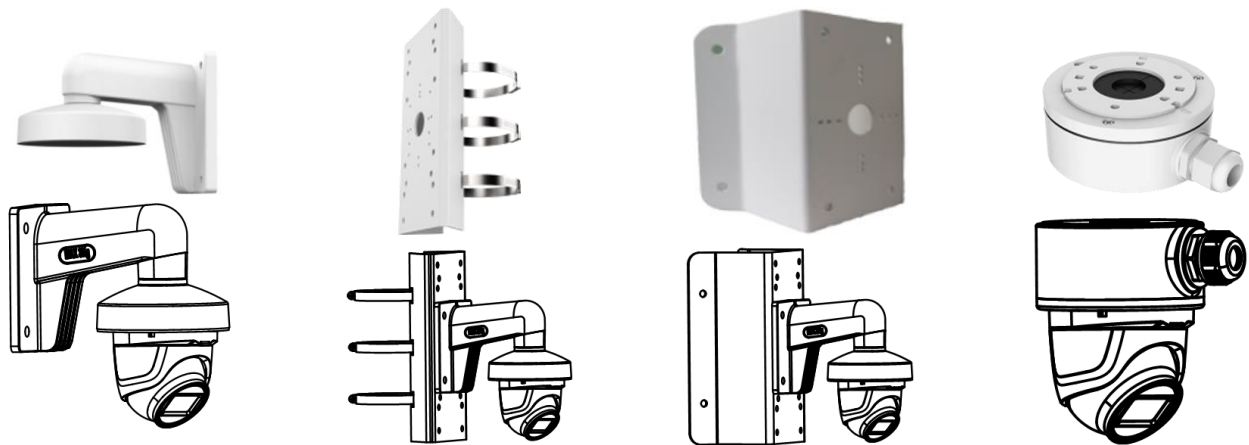

## DS-2CE76U0T-ITMF 8 MP Camera

- 8.29 MP, 3840 × 2160 resolution
- 2.8 mm, 3.6 mm, 6 mm fixed focal lens
- Smart IR, up to 30 m IR distance
- 4 in 1 video output (switchable TVI/AHD/CVI/CVBS)
- IP67

## Specification

Camera	
Image Sensor	8.29 MP CMOS
Signal System	PAL/NTSC
Resolution	3840 (H) × 2160 (V)
Frame Rate	TVI: 8MP@12.5fps, 8MP@15fps, 4MP@25fps, 4MP@30fps, 2MP@25fps, 2MP@30fps AHD: 8MP@15fps CVI: 8MP@12.5fps, 8MP@15fps CVBS: PAL/NTSC
Min. illumination	0.01 Lux@(F1.2, AGC ON), 0 Lux with IR
Shutter Time	PAL: 1/12.5 s to 1/50, 000 s NTSC: 1/15 s to 1/50, 000 s
Lens	2.8 mm, 3.6 mm, 6 mm fixed lens
Horizontal Field of View	102.9° (2.8 mm), 79° (3.6 mm), 44.7° (6 mm)
Lens Mount	M12
Day & Night	ICR
WDR (Wide Dynamic Range)	Digital WDR
Angle Adjustment	Pan: 0 to 360°, Tilt: 0 to 75°, Rotation: 0 to 360°
Menu	
Image Mode	STD/HIGH-SAT
AGC	Yes
Day/Night Mode	Auto/Color/BW (Black and White)
White Balance	Auto/Manual
AE (Auto Exposure) Mode	Global/BLC/HLC/DWDR
Noise Reduction	2D DNR
Language	English
Function	Brightness, Sharpness, Smart IR
Interface	
Video Output	Switchable TVI/AHD/CVI/CVBS
General	
Operating Conditions	-40 °C to 60 °C (-40 °F to 140 °F), humidity 90% or less (non-condensing)
Power Supply	12 VDC ± 25% <i>*You are recommended to use one power adapter to supply the power for one camera.</i>
Power Consumption	Max. 2.9 W
Protection Level	IP67
Material	Metal
IR Range	Up to 30 m
Communication	HIKVISION-C
Dimensions	82.6 mm × 90 mm × 79.37 mm (3.25" × 3.54" × 3.12")
Weight	Approx. 300 g (0.66 lb.)

**Available Model**

DS-2CE76U0T-ITMF

**Dimension**

**Accessory**

**DS-1272ZJ-110-TRS**  
Wall Mount

**DS-1275ZJ-SUS**  
Vertical Pole Mount

**DS-1276ZJ-SUS**  
Corner Mount

**DS-1280ZJ-XS**  
Junction Box