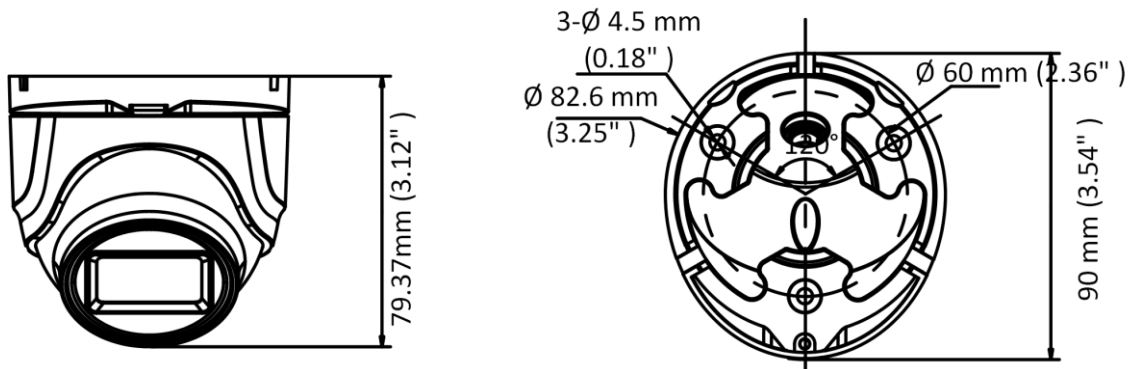

Available Model

DS-2CE76U0T-ITMF

Dimension