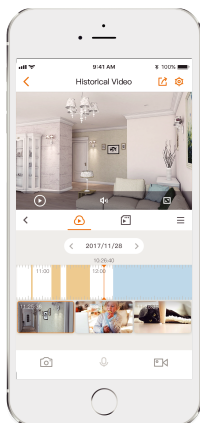

Sends alerts to your smartphone when it detects abnormal sound

Security Siren

Scare stangers away from your home

Alarm Notification

Sends instant alerts to your mobile phone when an event is detected

24/7 Recording

Scare stangers away from your home

Two-way Talk

Communicate with family and pets easily

Cloud Service

Supports Cloud Storage or Micro SD card (up to 256GB)

Stay close with what you care

With Cloud service, you will have access to what you care as long as Internet is available. You can record daily or motion videos on Cloud and playback anytime anywhere.

Specifications

Camera

1/2.8" 2Megapixel Progressive CMOS
 2MP(1920 x 1080)
 Night Vision: 20m(66ft) IR Distance
 2.8mm Fixed Lens
 Field of View : 97° (H), 52° (V), 114° (D)

Video & Audio

Video Compression : H.265/H.264
 Up to 25/30fps Frame Rate
 8x Digital Zoom
 Two-way Audio

Notice Management

Motion Detection
 Human Detection
 Configurable Region
 Abnormal Sound Alarm

Network

Wi-Fi:IEEE802.11b/g/n,50m Open Field
 Imou App: iOS, Android
 onvif

Auxiliary Interface

Micro SD Card Slot (up to 256GB)
 Built-in Mic & Speaker
 Reset Button