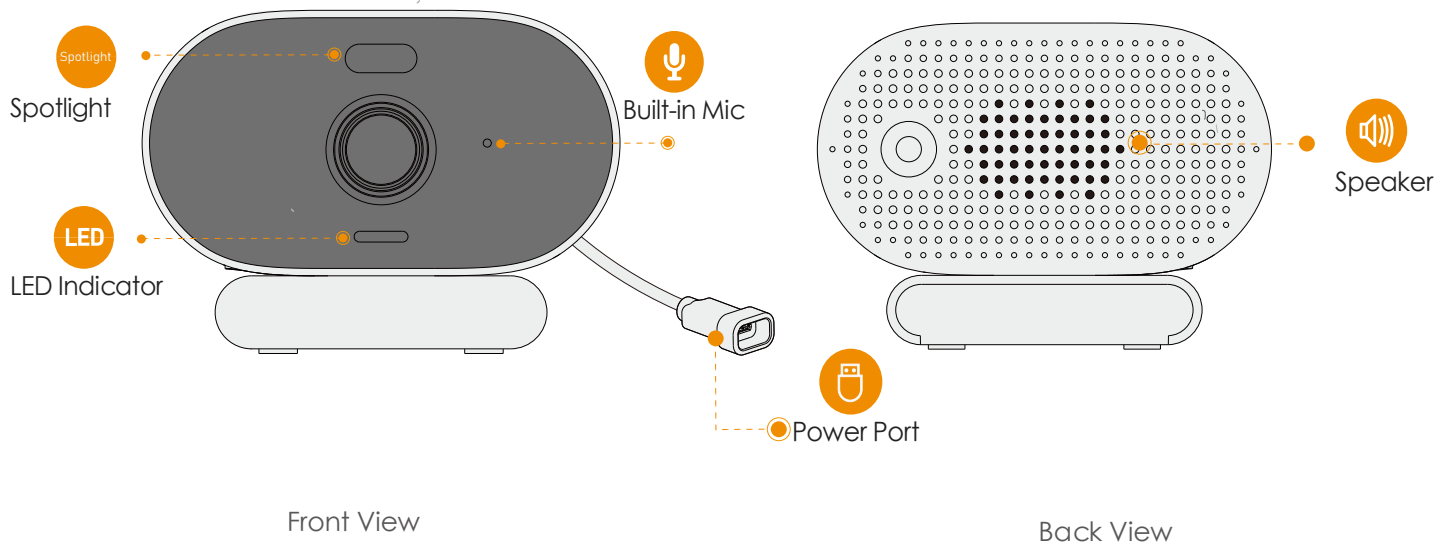

imou

Versa

1080P H.265 Wi-Fi Bullet Camera

Versa delivers 2MP live monitoring with a 2.8mm F1.6 high performance lens, it supports four night vision modes for clear-as day clarity even in pitch dark. With IP65 certified casing, the camera can be used outdoors under different weather conditions. With 120dB security siren, Versa actively keeps unwelcome visitors away from what you care about. With magnetic mounting bracket you can put it everywhere you want it.

Scare stangers away from your home

Two-way Talk

Communicate with family and pets easily

Cloud Service

Supports Cloud Storage or Micro SD card (up to 256GB)

Stay close with what you care

With Cloud service, you will have access to what you care as long as Internet is available. You can record daily or motion videos on Cloud and playback anytime anywhere.

Specifications

Camera

1/2.8" 2Megapixel Progressive CMOS
 2MP(1920 x 1080)
 Night Vision: 20m(66ft) IR Distance
 2.8mm Fixed Lens
 Field of View : 97° (H), 52° (V), 114° (D)

Video & Audio

Video Compression : H.265/H.264
 Up to 25/30fps Frame Rate
 8x Digital Zoom
 Two-way Audio

Notice Management

Motion Detection
 Human Detection
 Configurable Region
 Abnormal Sound Alarm

Network

Wi-Fi:IEEE802.11b/g/n,50m Open Field
 Imou App: iOS, Android
 onvif

Auxiliary Interface

Micro SD Card Slot (up to 256GB)
 Built-in Mic & Speaker
 Reset Button