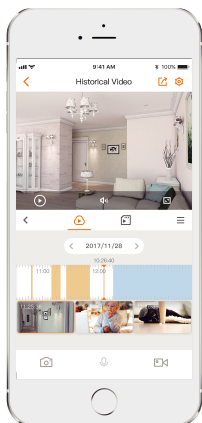

Stay close with what you care

With Cloud service, you will have access to what you care as long as Internet is available. You can record daily or motion videos on Cloud and playback anytime anywhere.