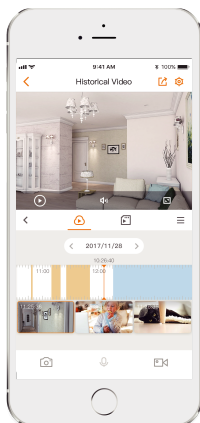

24/7 Protection

Infrared night vision for clear-as-day clarity even in pitch dark

Stay close with what you care

With Cloud service, you will have access to what you care as long as Internet is available. You can record daily or motion videos on Cloud and playback anytime anywhere.