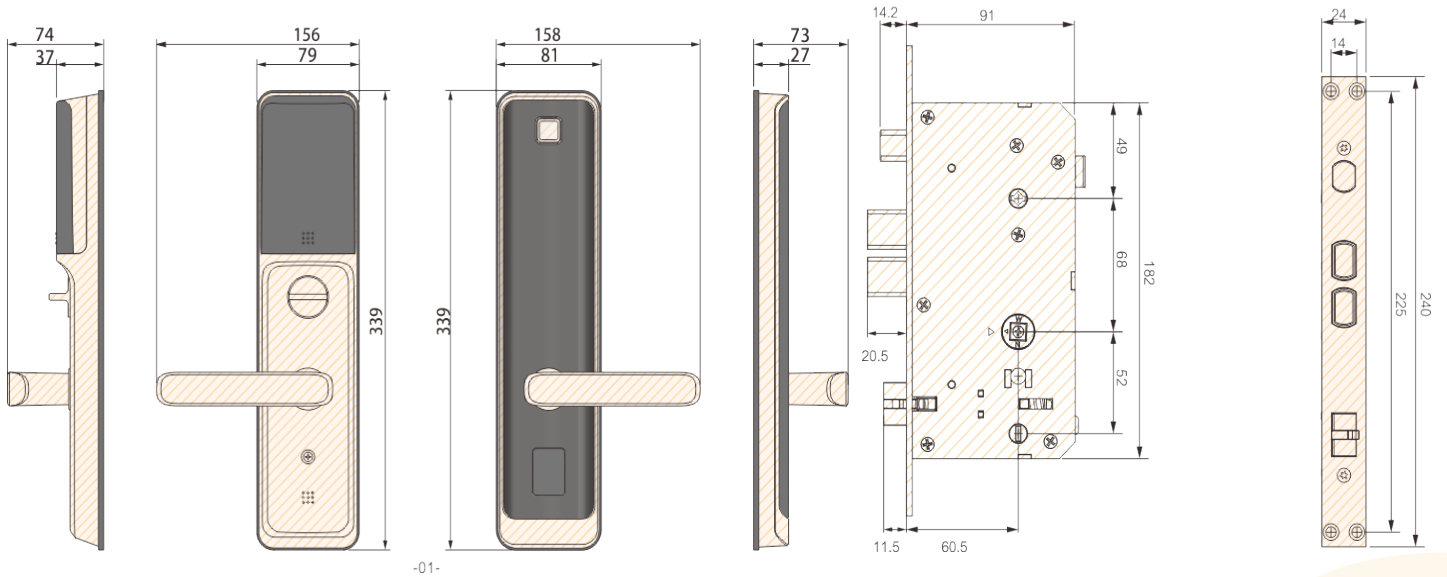

GA701-2007

Relative Humidity

10% ~ 93%

Dimension

Panel (Unit: mm)

Lock Body (Unit: mm)

-01-