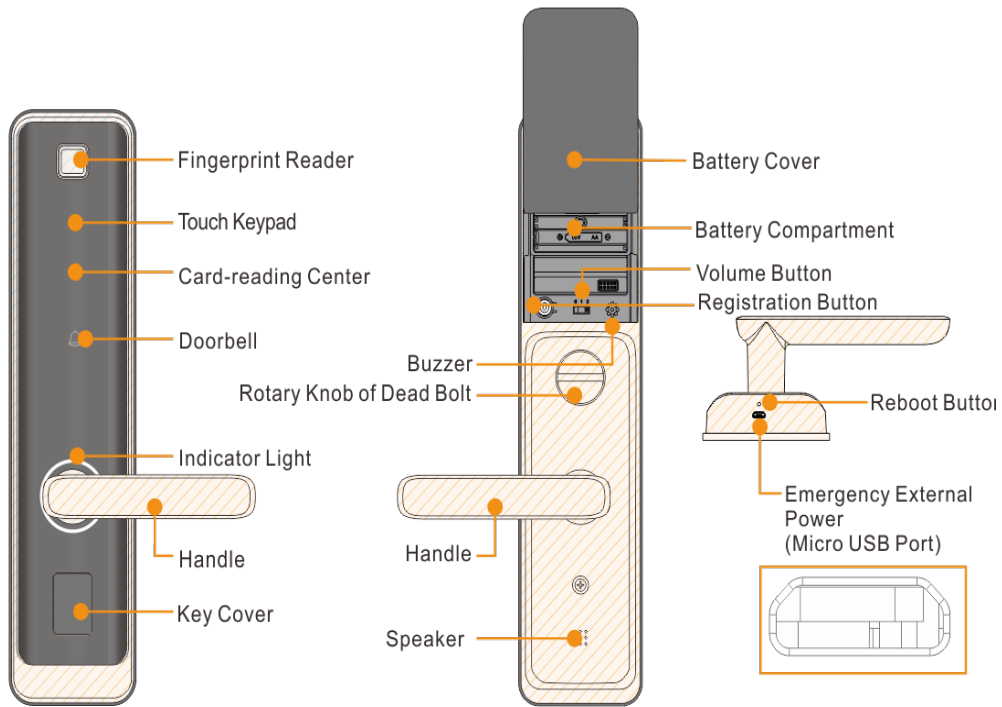

-10 ~ +55°C

Card Capacity

100

Fingerprint Capacity

100

Low Battery Warning

<DC4.8V

Product Standard

GA701-2007

Relative Humidity

10% ~ 93%

Dimension

Panel (Unit: mm)

Lock Body (Unit: mm)

-01-