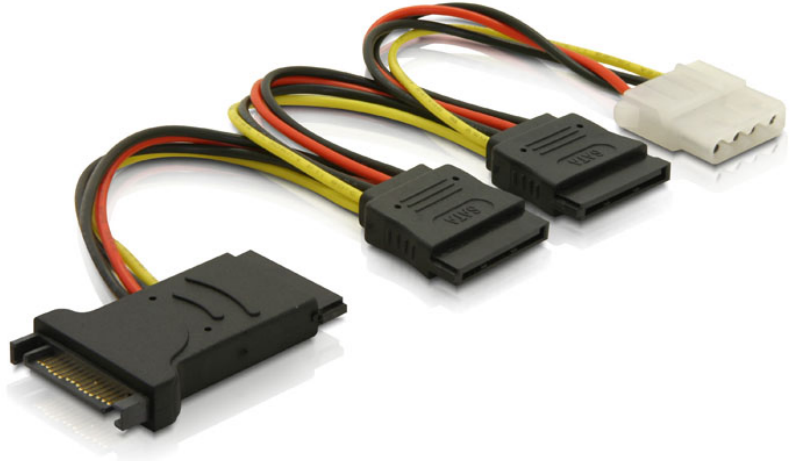

Delock Cable Power SATA 15pin > 3x SATA HDD + 1x 4pin IDE

Specification

Item No. 60106

EAN 4043619601066

Country of origin CHINA

Package content

Package

- Poly bag