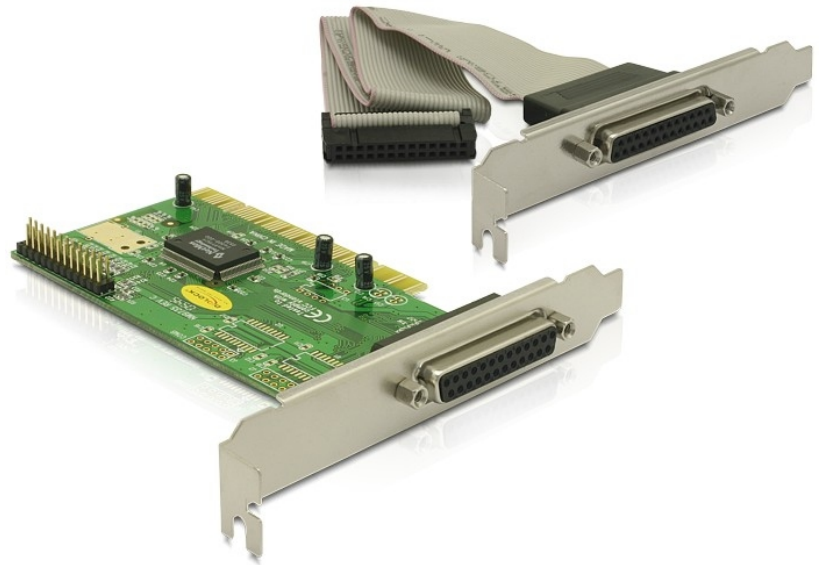

Delock PCI card 2x parallel

Specification

Item No. 89016

EAN 4043619890163

Country of origin China

Package content

Package

- Blister