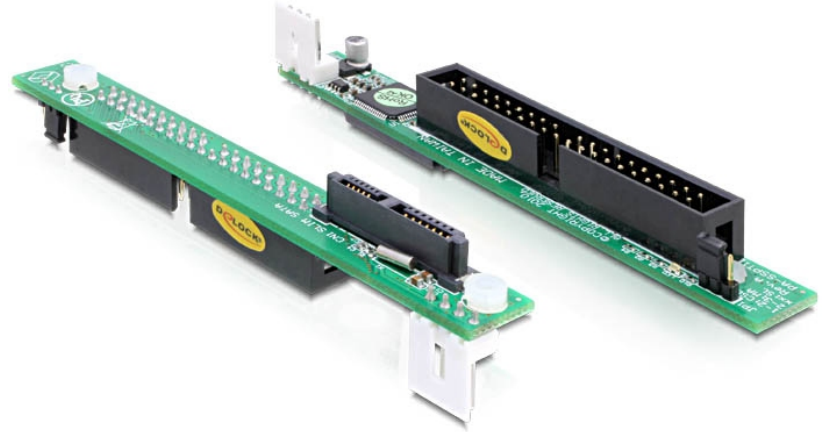

# Delock Adapter Slim SATA 13-pin > IDE 40-pin female