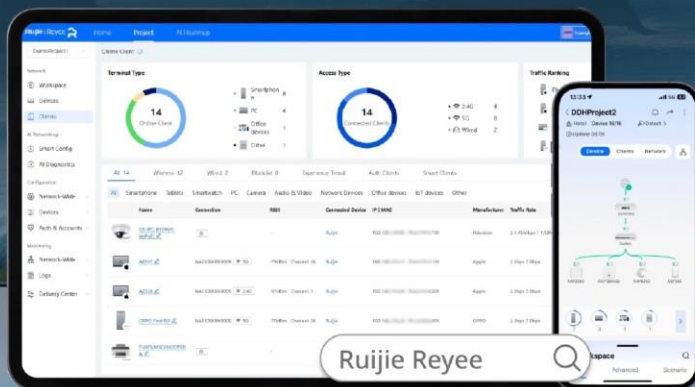

Cloud-managed 300 Mbps Wireless 4G LTE Router

Enjoy the Internet Wherever You Are

Leveraging the cutting-edge LTE technology, the RG-EW300T delivers cable-free internet connectivity. With a simple SIM card and data plan, this router seamlessly connects to nearby mobile signal towers for instant internet access.

Highlight Features

High-Quality Hardware for Smooth Experience

Seamless Connectivity

Highly Adaptable

3 × 10/100Mbps LAN Ports and 1 × 10/100Mbps LAN/WAN Port meet your wired terminal access needs. The fully functional LAN/WAN port allows you to use the RG-EW300T as a regular router, which is compatible with cable, fiber, and DSL modems.

Experience Internet Freedom

The Ruijie Reye APP provides incredible advanced features, allowing you to remotely manage your network at any time.

-  Network Status Monitoring
-  Online Device Monitoring
-  Remote Reboot
-  Password Changing