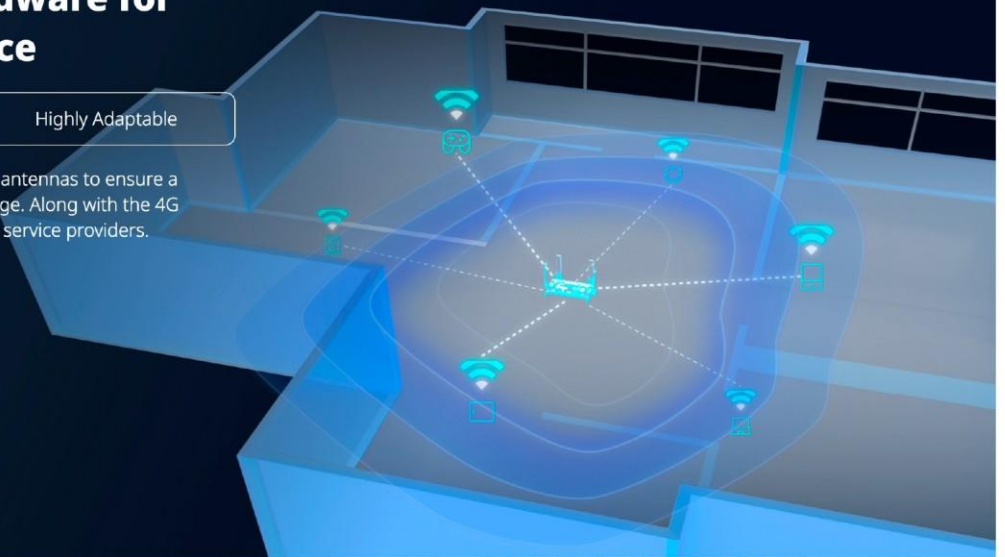

Cloud-managed 300 Mbps Wireless 4G LTE Router

Enjoy the Internet Wherever You Are

Leveraging the cutting-edge LTE technology, the RG-EW300T delivers cable-free internet connectivity. With a simple SIM card and data plan, this router seamlessly connects to nearby mobile signal towers for instant internet access.

Highlight Features

High-Quality Hardware for Smooth Experience

Seamless Connectivity

Highly Adaptable

The router is equipped with 4 external antennas to ensure a more stable signal and broader coverage. Along with the 4G LTE modem, it is compatible with most service providers.

Highlight Features

High-Quality Hardware for Smooth Experience

Seamless Connectivity

Highly Adaptable

3 × 10/100Mbps LAN Ports and 1 × 10/100Mbps LAN/WAN Port meet your wired terminal access needs. The fully functional LAN/WAN port allows you to use the RG-EW300T as a regular router, which is compatible with cable, fiber, and DSL modems.

Experience Internet Freedom

The Ruijie Reye APP provides incredible advanced features, allowing you to remotely manage your network at any time.

-  Network Status Monitoring
-  Online Device Monitoring
-  Remote Reboot
-  Password Changing