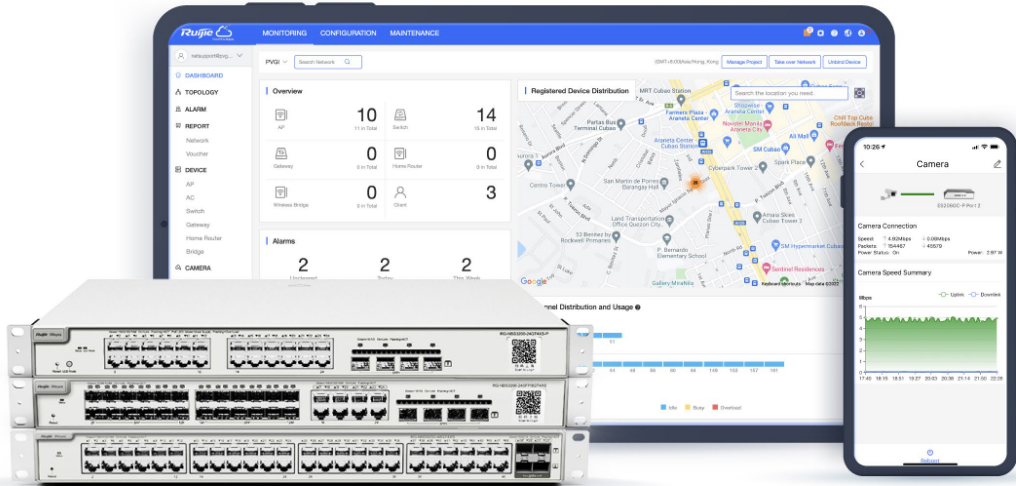

[IGMP Snooping](#)

[VLAN](#)

Highlight Features

Enterprise-class Quality Ensures High Performance

Link Aggregation

IGMP Snooping

VLAN

Enterprise-class Quality Ensures High Performance

Link Aggregation

IGMP Snooping

VLAN

Highlight Features

Multiple Security Policies Protect Your Network

Security Stability

Multiple Security Policies Protect Your Network

Security Stability

Highlight Features

Cloud, Make Your Business Easy

- SON, zero touch provisioning to Cloud
- Monitor switch statistics at anytime anywhere
- Configure VLANs on Ruijie Cloud APP
- Easy maintenance, save onsite time and cost