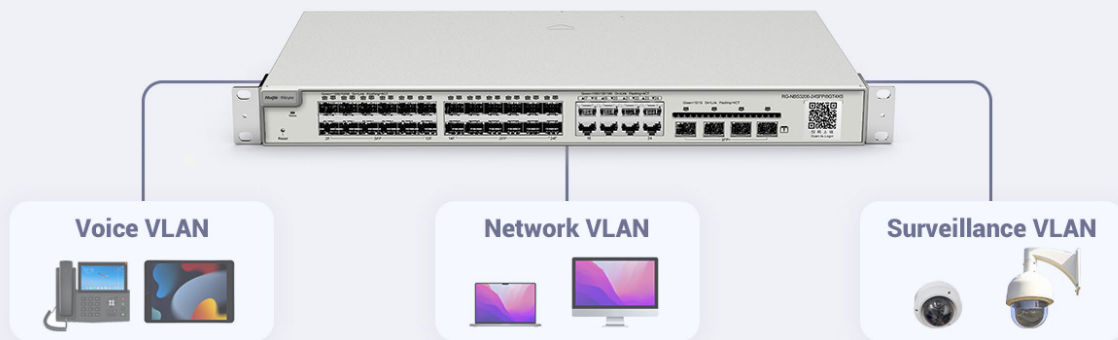

RG-NBS51/52 series Layer 3 Cloud Managed Switches

DATASHEET

Highlights

- Enterprise-class quality ensures High Performance
- Static routing allows traffic to be routed at Layer 3
- Multiple security policies protect your network
- Lifetime management on Ruijie Cloud at anytime anywhere

Highlight Features

RG-NBS5000 Series Switch

High performance Layer 3 switch for core/aggregation

 Static Routing

 6kV Surge Protection

 5 Years Warranty

Enterprise-class Quality Ensures High Performance

[Link Aggregation](#)

[IGMP Snooping](#)

[VLAN](#)

Highlight Features

Enterprise-class Quality Ensures High Performance

Link Aggregation

IGMP Snooping

VLAN

Enterprise-class Quality Ensures High Performance

Link Aggregation

IGMP Snooping

VLAN

Highlight Features

Multiple Security Policies Protect Your Network

Security Stability

Multiple Security Policies Protect Your Network

Security Stability