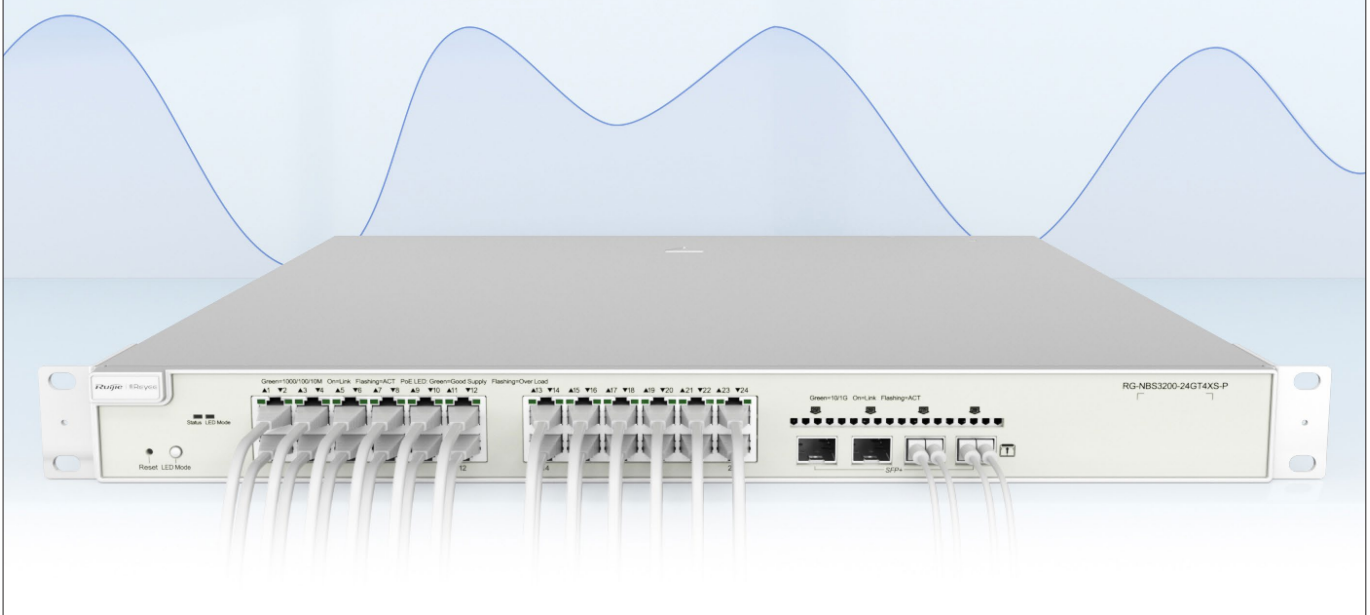

RG-NBS51/52 series Layer 3 Cloud Managed Switches

DATASHEET

Highlights

- Enterprise-class quality ensures High Performance
- Static routing allows traffic to be routed at Layer 3
- Multiple security policies protect your network
- Lifetime management on Ruijie Cloud at anytime anywhere

Highlight Features

RG-NBS5000 Series Switch

High performance Layer 3 switch for core/aggregation

 Static Routing

 6kV Surge Protection

 5 Years Warranty

Enterprise-class Quality Ensures High Performance

[Link Aggregation](#)

[IGMP Snooping](#)

[VLAN](#)

Highlight Features

Enterprise-class Quality Ensures High Performance

Link Aggregation

IGMP Snooping

VLAN

Enterprise-class Quality Ensures High Performance

Link Aggregation

IGMP Snooping

VLAN

Highlight Features

Multiple Security Policies Protect Your Network

Security Stability

Multiple Security Policies Protect Your Network

Security Stability